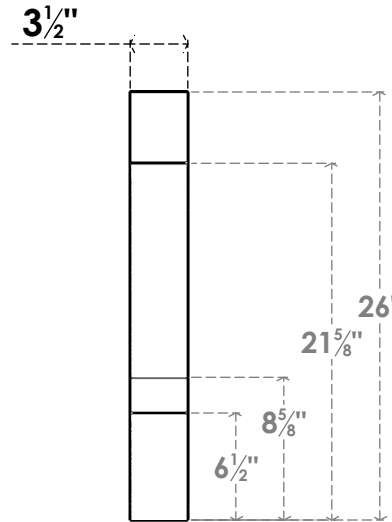

ITEM NUMBER: BRCPC035X14000X26000BOA

3 1/2"W X 14"D X 26"H BALBOA ARCHITECTURAL GRADE PVC CLOSED KNEE BRACE

SIDE PROFILE

FRONT PROFILE

ISOMETRIC

EKENA MILLWORK
2300 WEST MAIN ST.
CLARKSVILLE, TX 75426
TOLL FREE: 866-607-0453
WWW.EKENAMILLWORK.COM

NOTES

1. INSTALLATION TO BE COMPLETED IN ACCORDANCE WITH MANUFACTURER'S SPECIFICATIONS.
2. DRAWING MAY NOT BE TO SCALE
3. THIS DRAWING IS INTENDED FOR DESIGN AND PLANNING PURPOSES ONLY.
4. ALL INFORMATION CONTAINED HEREIN WAS CURRENT AT THE TIME OF DEVELOPMENT BUT MUST BE REVIEWED AND APPROVED BY THE PRODUCT MANUFACTURER TO BE CONSIDERED ACCURATE.
5. ARCHITECTURAL GRADE PVC PRODUCTS ARE MADE FROM EXPANDED CELLULAR PVC AND COME NATURALLY WHITE BUT MAY BE PAINTED