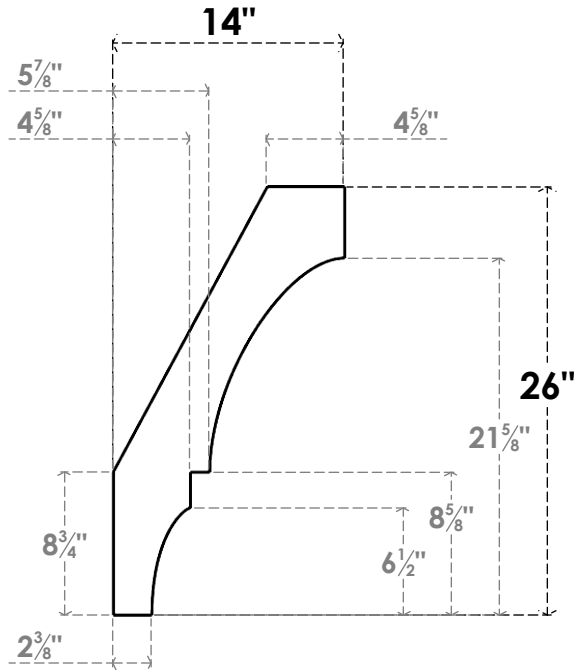

ITEM NUMBER: BRCPC035X14000X26000BOA

3 1/2"W X 14"D X 26"H BALBOA ARCHITECTURAL GRADE PVC CLOSED KNEE BRACE

SIDE PROFILE

FRONT PROFILE

ISOMETRIC

EKENA MILLWORK
2300 WEST MAIN ST.
CLARKSVILLE, TX 75426
TOLL FREE: 866-607-0453
WWW.EKENAMILLWORK.COM

NOTES

1. INSTALLATION TO BE COMPLETED IN ACCORDANCE WITH MANUFACTURER'S SPECIFICATIONS.
2. DRAWING MAY NOT BE TO SCALE
3. THIS DRAWING IS INTENDED FOR DESIGN AND PLANNING PURPOSES ONLY.
4. ALL INFORMATION CONTAINED HEREIN WAS CURRENT AT THE TIME OF DEVELOPMENT BUT MUST BE REVIEWED AND APPROVED BY THE PRODUCT MANUFACTURER TO BE CONSIDERED ACCURATE.
5. ARCHITECTURAL GRADE PVC PRODUCTS ARE MADE FROM EXPANDED CELLULAR PVC AND COME NATURALLY WHITE BUT MAY BE PAINTED